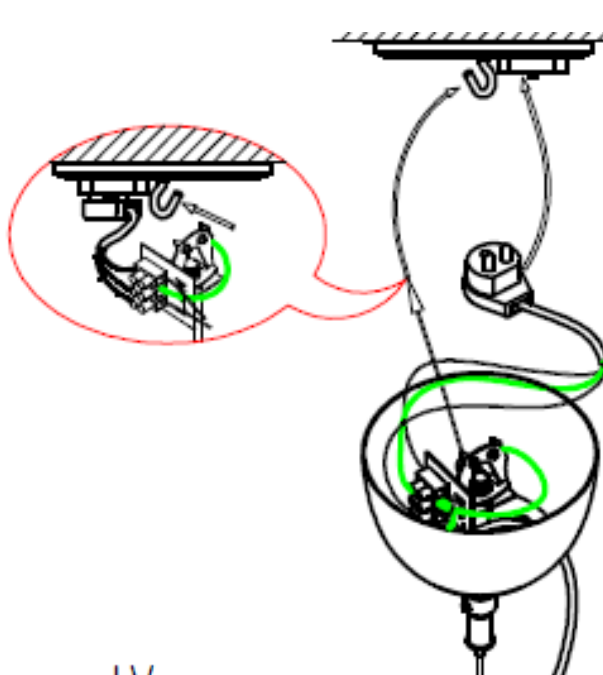

L=Brun/Brown
N=Blå/blue
↓=gul-grön/yellow-green

II